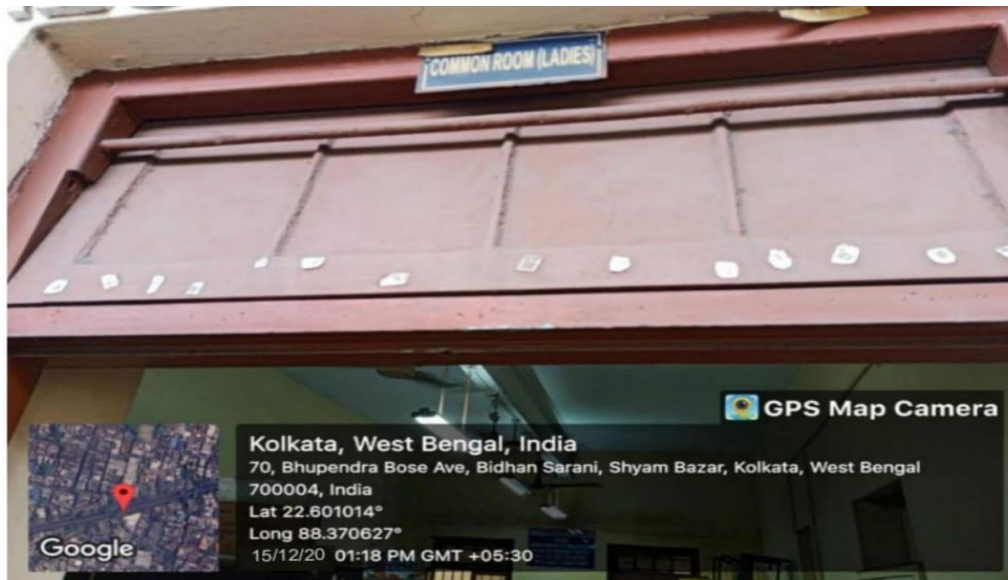

Maharaja Manindra Chandra College

20, Ramkanto Bose Street, Kolkata 700003

FACILITIES

Entrance of Ladies Common Room

Inside Ladies Common Room

Ladies Gymnasium

Gents Gymnasium

Digital display board

CCTV Camera

CCTV Camera

CCTV Camera at the Entrance of the College