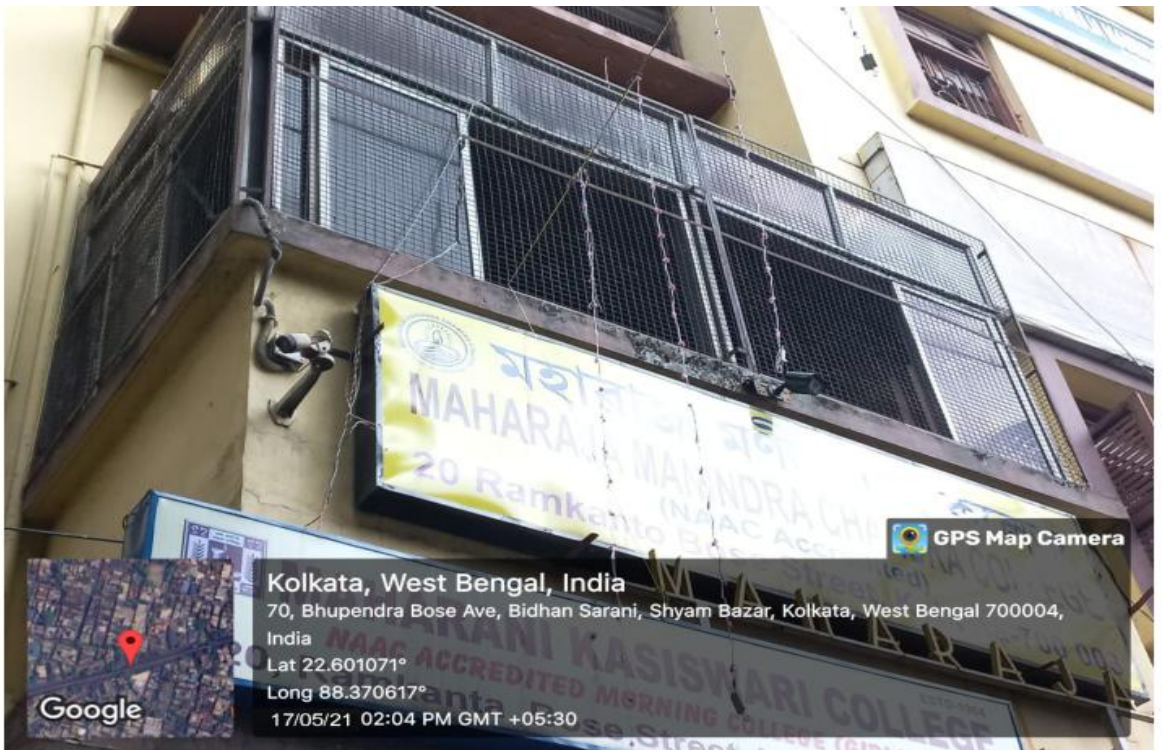

Maharaja Manindra Chandra College

20, Ramkanto Bose Street, Kolkata 700003

FACILITIES

Entrance of Ladies Common Room

Inside Ladies Common Room

Ladies Gymnasium

Gents Gymnasium

Digital display board

CCTV Camera

CCTV Camera

CCTV Camera at the Entrance of the College