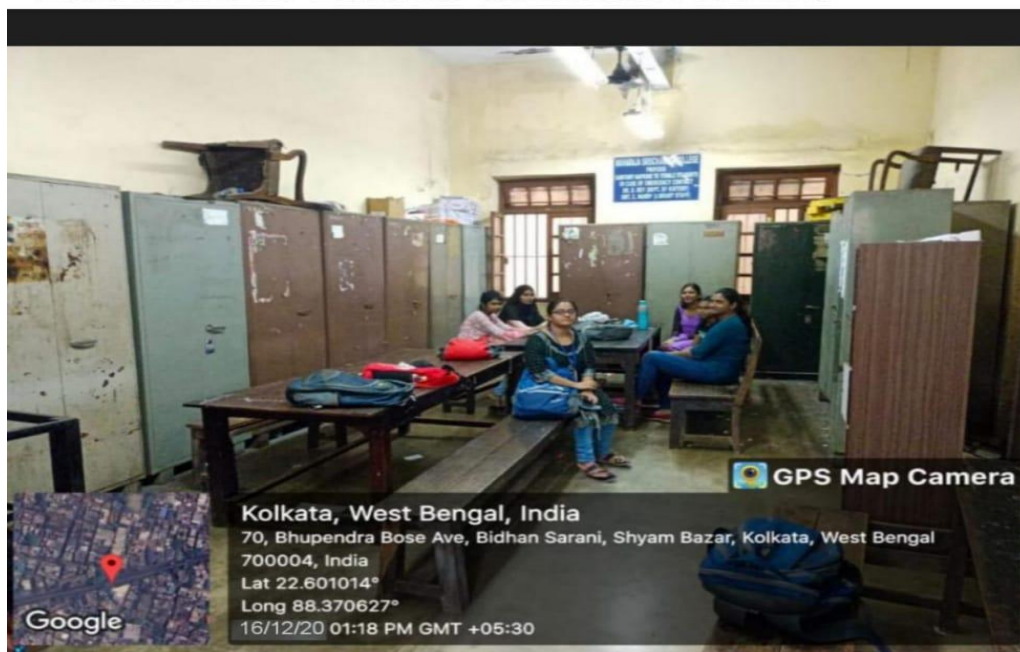

Maharaja Manindra Chandra College

20, Ramkanto Bose Street, Kolkata 700003

FACILITIES

Entrance of Ladies Common Room

Inside Ladies Common Room

Ladies Gymnasium

Gents Gymnasium

Digital display board

CCTV Camera

CCTV Camera

CCTV Camera at the Entrance of the College